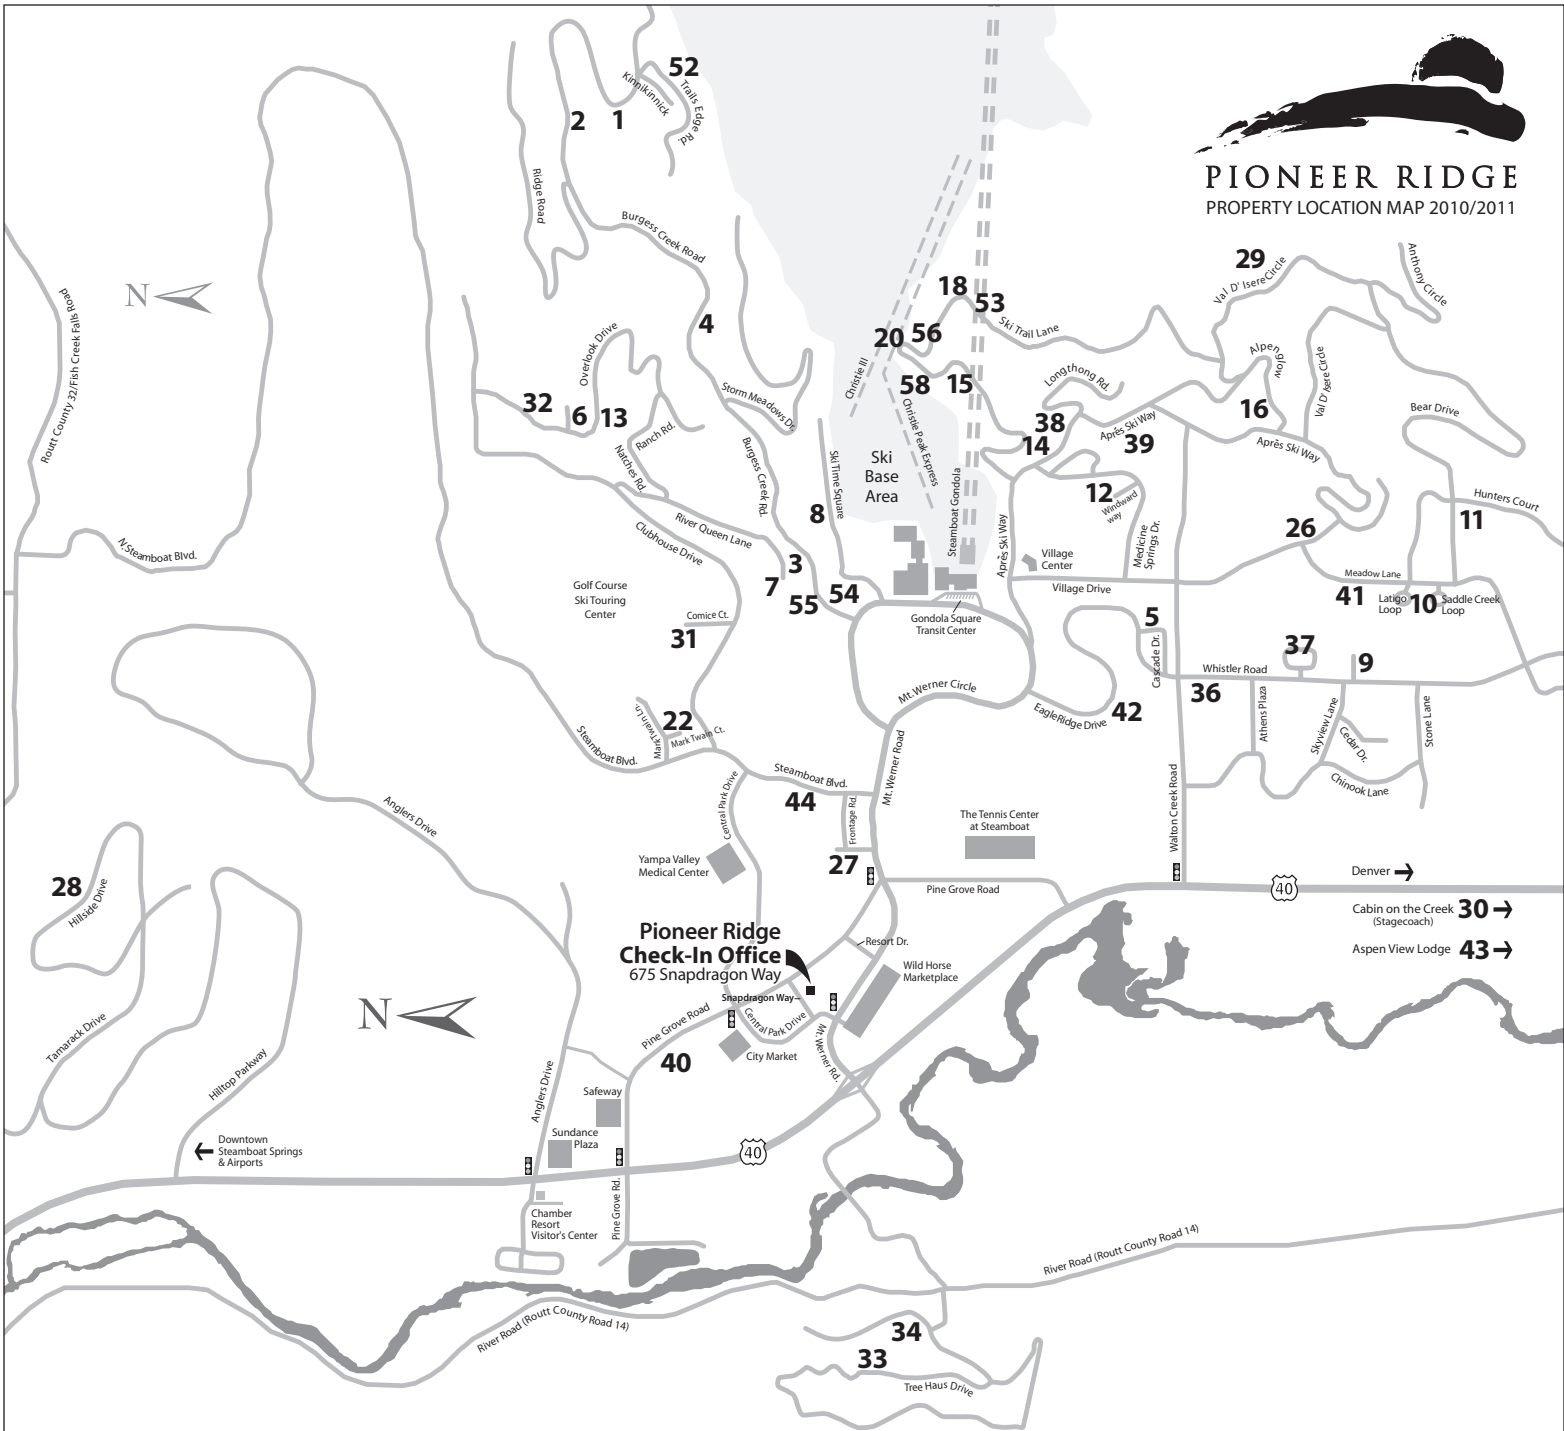

PIONEER RIDGE
PROPERTY LOCATION MAP 2010/2011

All guests check in at the Pioneer Ridge office

- | | | |
|--|---|---|
| <ul style="list-style-type: none"> 1. Scandinavian Lodge 2883 Burgess Creek Road 2. Winterwood 2725 Burgess Creek Road 3. Storm Watch 1800 Burgess Creek Road 4. Burgess Creek Townhomes 2605 Burgess Creek Road 5. Cascade Adams #2 1510 Cascade Drive 6. Eagles Overlook Overlook Drive 7. RidgeCrest 1805 River Queen Lane 8. Ski Time Square Condominiums 1920 Ski Time Square 9. Mustang Run 3350 Whistler Road 10. Saddle Creek Townhomes Saddle Creek Court 11. McInnes Home 1870 Hunters Court 12. Landings & Mountain Time Place Winward Way 13. Villas West 1345 Overlook Drive 14. Ski Ranch 2470 Apres Ski Way 15. Norwegian Log 2400 Ski Trail Lane 16. Alpenglow Home 2925 Alpenglow 18. Gondola Run A & B 2510 & 2512 Ski Trail Lane 19. Pine Street Cottage 620 Pine Street 20. Ski Trail House D 2440 Ski Trail Lane Unit D 22. Alpen View House 1568 Mark Twain Court 26. Sunray Meadows 3365 Columbine Circle | <ul style="list-style-type: none"> 27. Iron Oak Duplex I 2010 Montview 28. Valley View Home 105 Hillside Drive 29. Bayer Aspen House 2270 Val D'Isere 30. Cabin on the Creek 23145 RCR 212 31. Tees & Skis 1660 Cornice Court 32. Giant View Lodge 2225 Chanterelle Way 33. Summit View Haus 36831 Tree Haus Drive 34. Tree Haus Chalet 36965 William William Drive 35. Howelsen Place 700 Yampa Ave 36. Villas at Walton Creek Morgan Court 37. Quail Run Covey Circle 38. Sunrise Condominiums 2600 Apres Ski Way 39. Hillsider Condominiums 2500 Apres Ski Way 40. The Pines & The Pines at Ore House Ore House Plaza 41. Sunburst Condominiums 3325 Meadow Lane 42. Chadwick Place & Chadwick Estates Eagle Glen Drive 43. Aspen View Lodge 33790 Sky Valley Lane 44. Heart of the Valley 1887 Steamboat Blvd. 45. The Residences of Old Town 730 Yampa Ave 46. The Vogel Haus 230 5th Street 47. Perry Mansfield Cabins 40755 RCR 36 | <ul style="list-style-type: none"> 48. Park Place 76 Park Place 49. The Olympian 501 Yampa Ave 50. Alpenglow Condos & Townhomes 601 Lincoln Ave 51. Huckleberry Hideaway 470 Huckleberry 52. Over the Edge 2965 Trails Edge Road 53. Lynx Pass & Buffalo Pass 2540 & 2542 Ski Trail Lane 54. Clocktower Penthouses 1724 Mt Werner Rd 55. Thunderhead Peak & Sunshine Peak 1770 Burgess Crk Rd 56. Ski Trail Lodge I & II 2460 & 2462 Ski Trail Lane 57. The Victoria 941 Lincoln Ave 58. Edgemont Steamboat 2410 Ski Trail Lane |
|--|---|---|